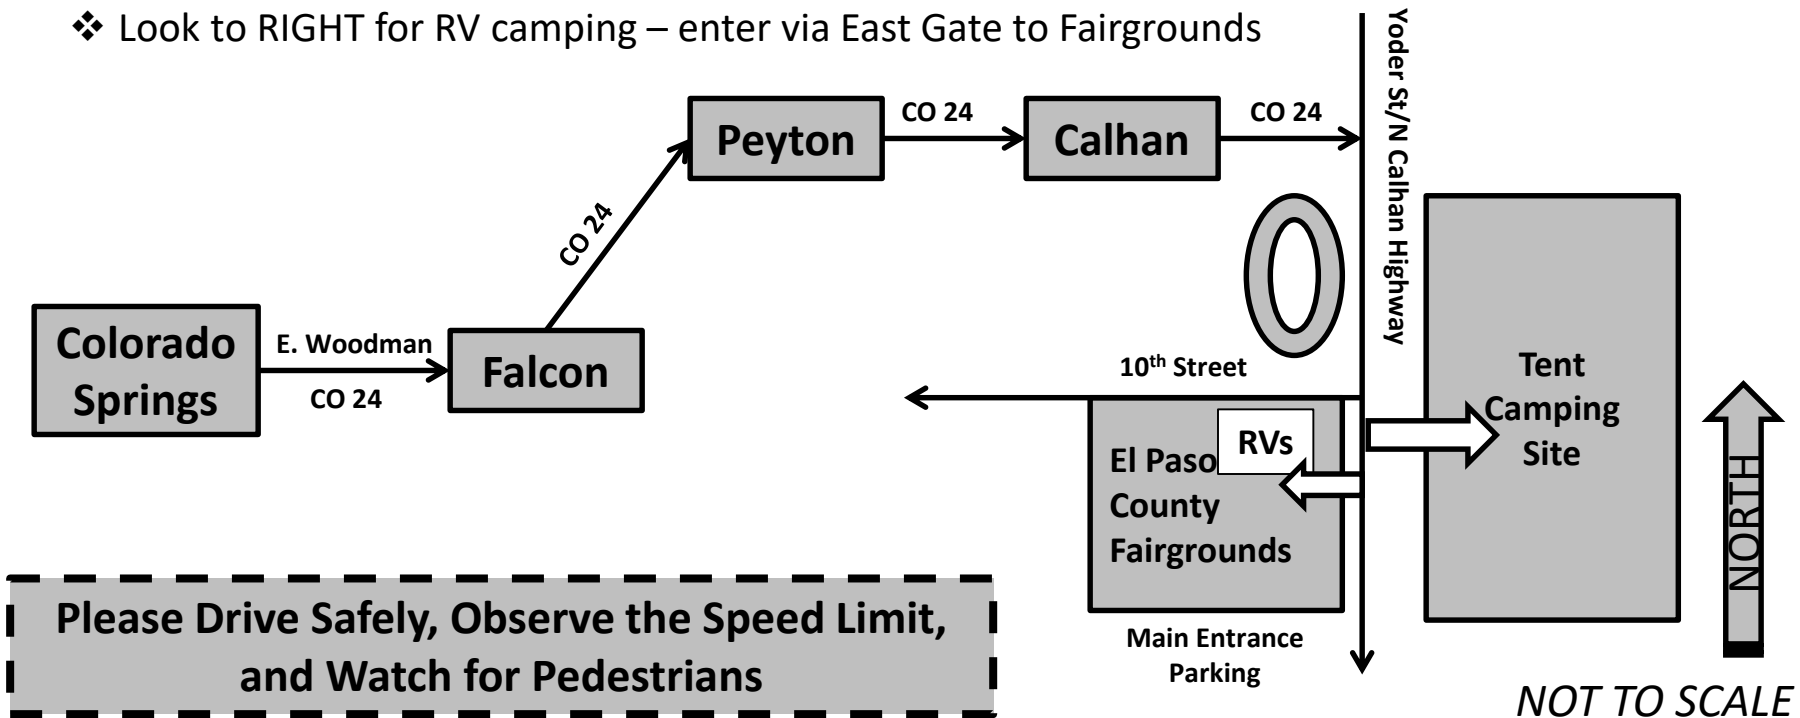

❑ Pass through Falcon, turn left (northeast) and continue on CO 24

❑ Pass through Peyton and continue east on CO 24

❑ Pass THROUGH Calhan – THEN – turn south (right) on Yoder Street/N. Calhan Hwy

❑ JUST PAST 10th Street

❖ Look to LEFT for Tent Campsite Entrance (NOT on fairgrounds) and upon leaving asphalt road – continue driving in all the way to the check in to keep the road free

❖ Look to RIGHT for RV camping – enter via East Gate to Fairgrounds

Please arrive
between
4:00 and 7:00pm

Family Camp Camper Arrival Planning