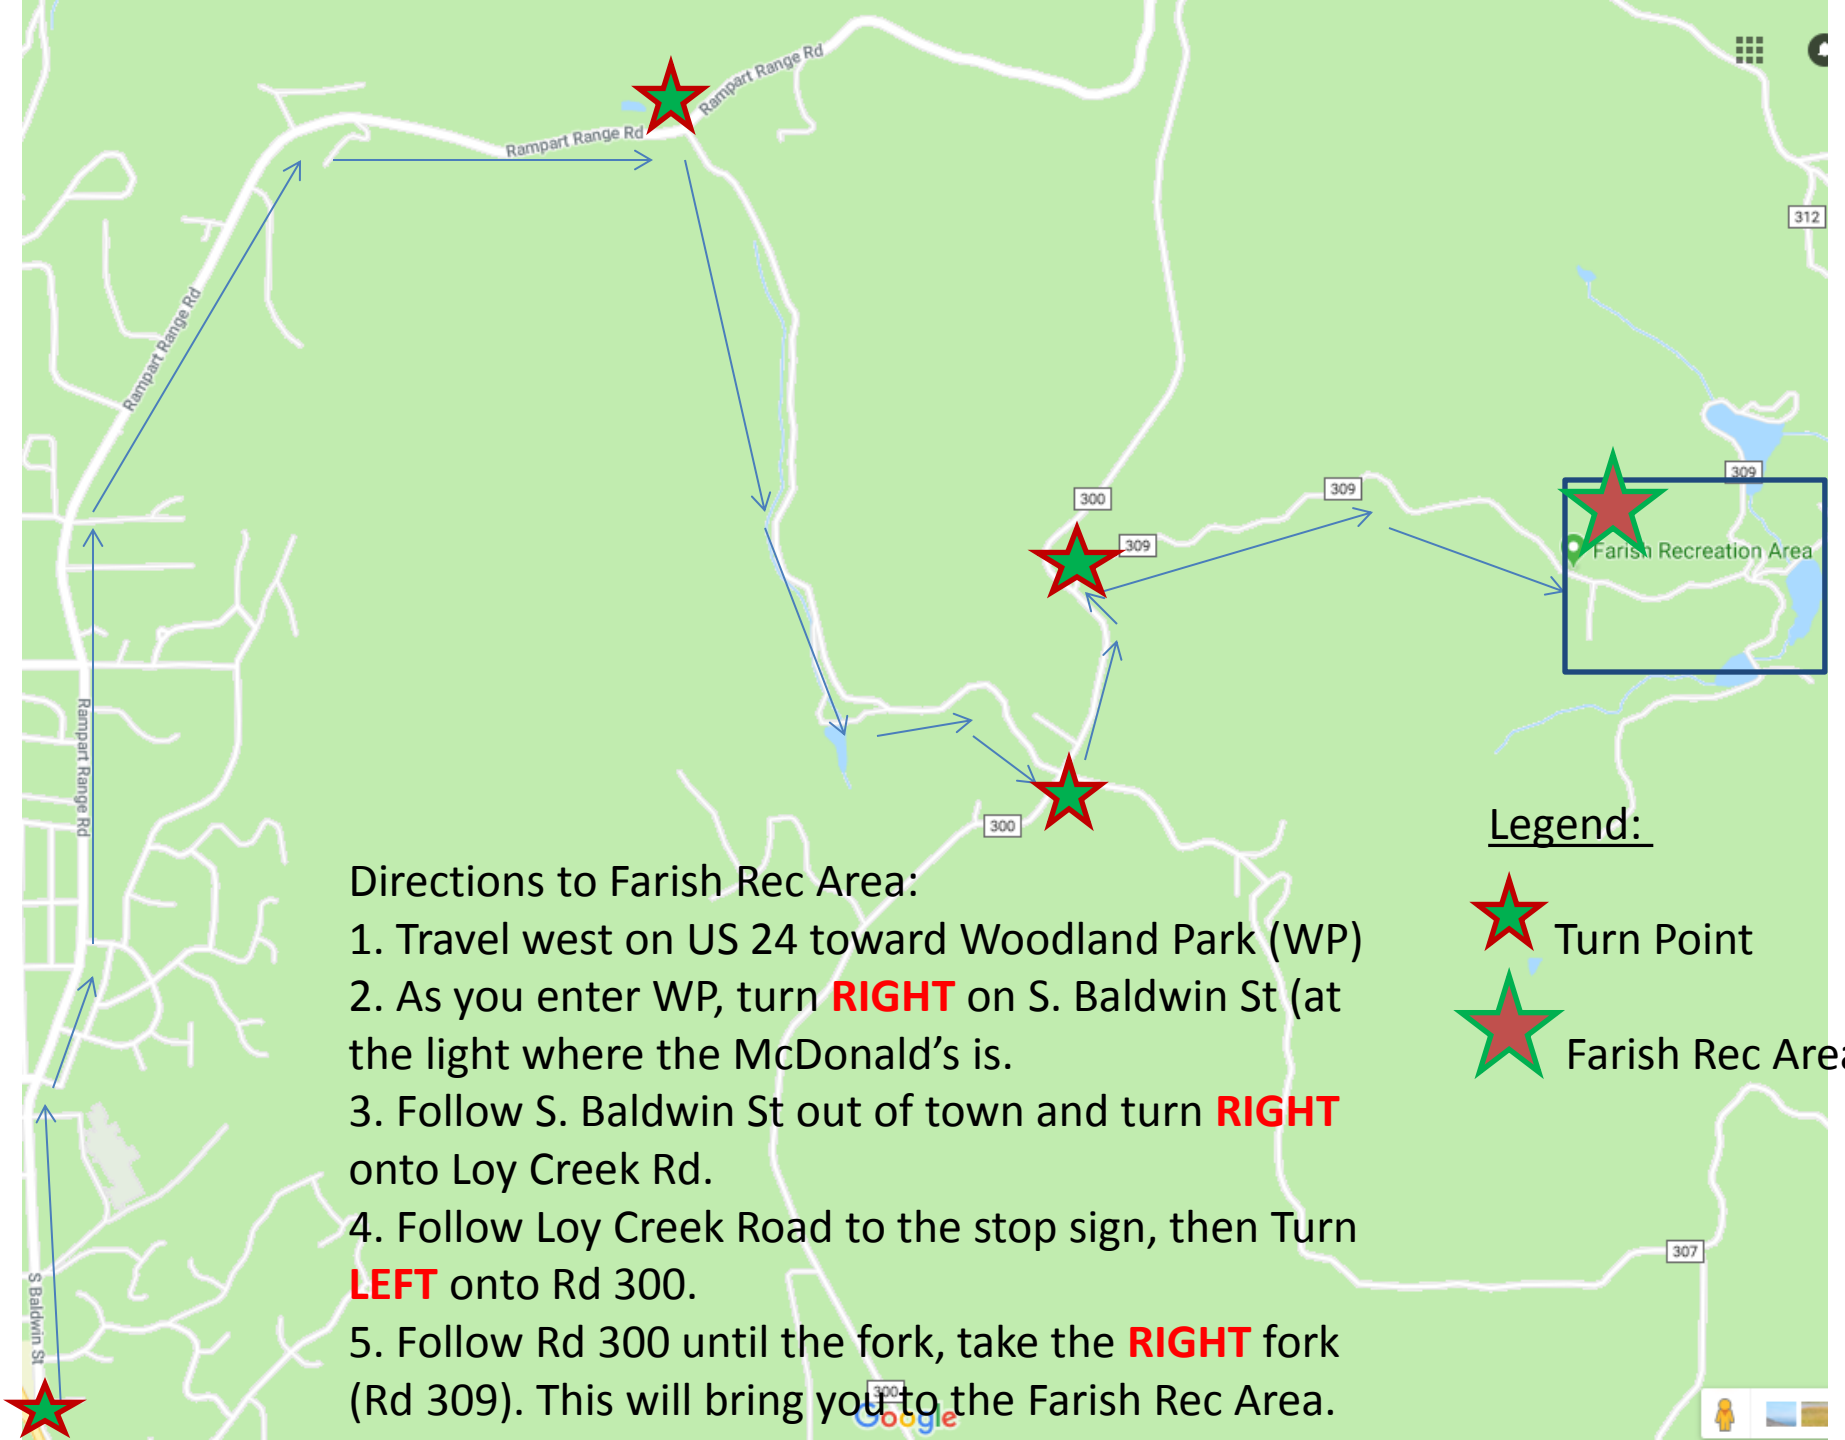

Directions to Farish Rec Area:

1. Travel west on US 24 toward Woodland Park (WP)
2. As you enter WP, turn **RIGHT** on S. Baldwin St (at the light where the McDonald's is).
3. Follow S. Baldwin St out of town and turn **RIGHT** onto Loy Creek Rd.
4. Follow Loy Creek Road to the stop sign, then Turn **LEFT** onto Rd 300.
5. Follow Rd 300 until the fork, take the **RIGHT** fork (Rd 309). This will bring you to the Farish Rec Area.

Legend:

-  Turn Point
-  Farish Rec Area

Farish Rec Area

Troop 287 has the Barn reserved.

After you enter the gate, go straight on and follow the road, staying left toward Grace Lake.

After you go down the hill and make the "hard right" bend in the road, there is a driveway to the left, that is the area where the Barn is. Park in the open space in front of the Barn.