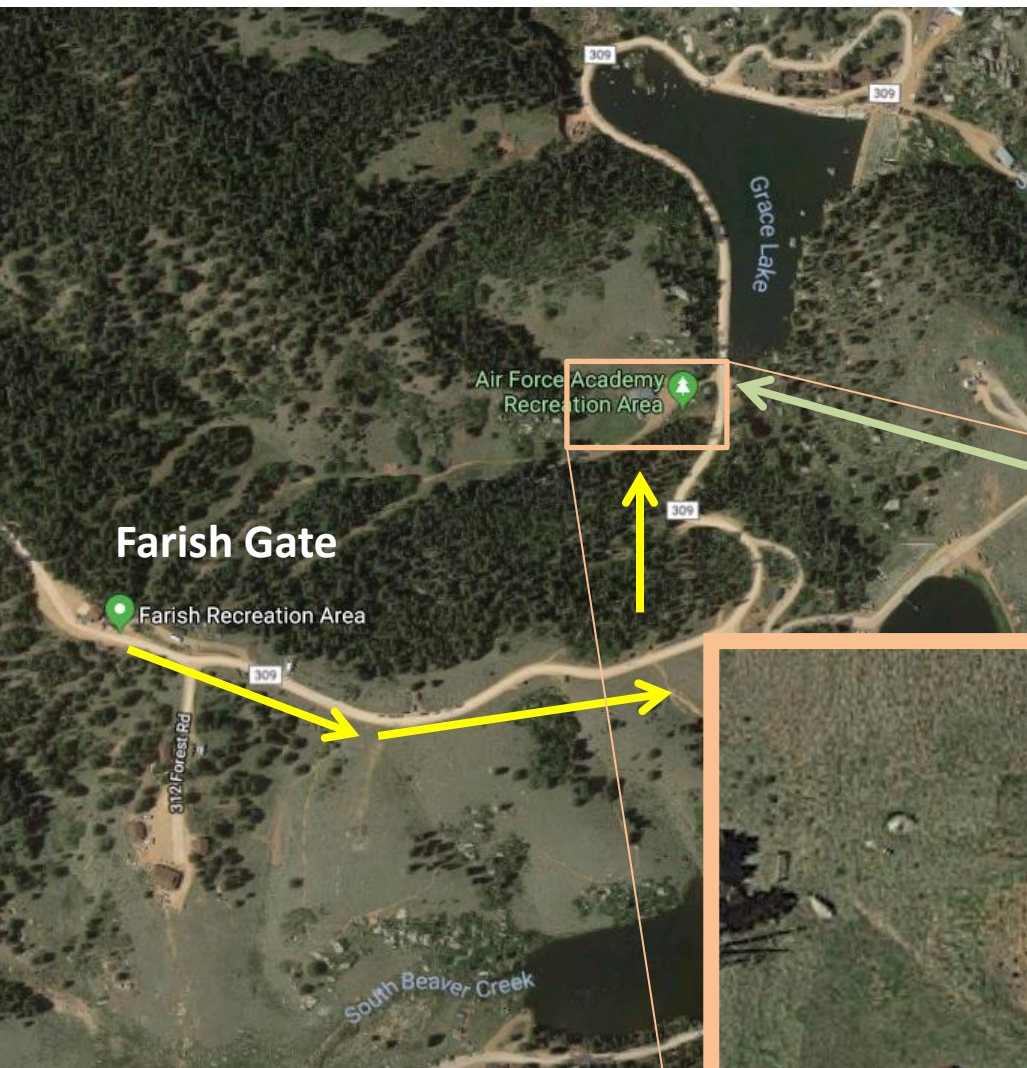

Directions to Farish Rec Area:

1. Travel west on US 24 toward Woodland Park (WP)
2. As you enter WP, turn **RIGHT** on S. Baldwin St (at the light where the McDonald's is).
3. Follow S. Baldwin St out of town and turn **RIGHT** onto Loy Creek Rd.
4. Follow Loy Creek Road to the stop sign, then Turn **LEFT** onto Rd 300.
5. Follow Rd 300 until the fork, take the **RIGHT** fork (Rd 309). This will bring you to the Farish Rec Area.

Legend:

-  Turn Point
-  Farish Rec Area

Farish Rec Area

Troop 287 has the Barn reserved.

After you enter the gate, go straight on and follow the road, staying left toward Grace Lake.

After you go down the hill and make the "hard right" bend in the road, there is a driveway to the left, that is the area where the Barn is. Park in the open space in front of the Barn.